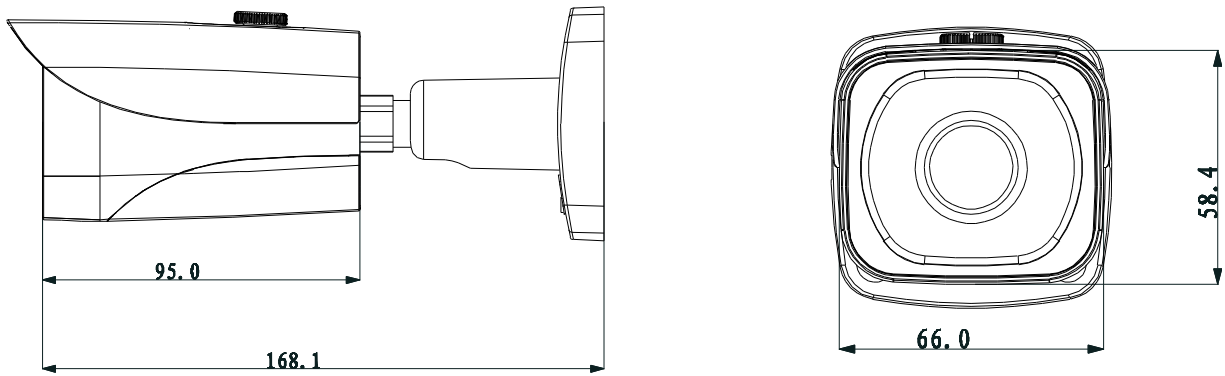

## Technical Specifications

<b>Model</b>	<b>DH-IPC-HFW4200E</b>	
<b>Camera</b>		
Image Sensor	1/2.8" 2Megapixel progressive scan Exmor CMOS	
Effective Pixels	1920(H)x1080(V)	
Scanning System	Progressive	
Electronic Shutter Speed	Auto/Manual, 1/3(4)~1/10000s	
Min. Illumination	0. 1Lux/F1.2 (Color), 0.01Lux/F1.2(B/W);0Lux/F1.2(IR on)	
S/N Ratio	More than 50dB	
Video Output	N/A	
<b>Camera Features</b>		
Max. IR LEDs Length	30m	
Day/Night	Auto(ICR)/Color/B/W	
Backlight Compensation	BLC / HLC / DWDR	
White Balance	Auto/Manual	
Gain Control	Auto/Manual	
Noise Reduction	3D	
Privacy Masking	Up to 4 areas	
<b>Lens</b>		
Focal Length	3.6mm (6mm,8mm optional)	
Max Aperture	F1.8(F1.6/F1.6)	
Focus Control	Manual	
Angle of View	H:88°(53°/39.7°)	
Lens Type	Fixed lens	
Mount Type	Board-in Type	
<b>Video</b>		
Compression	H.264/MJPEG	
Resolution	1080P(1920×1080)/720P(1280×720)/D1(704×576/704×480)/CIF(352×288/352×240)	
Frame Rate	Main Stream	1080P/720P(1 ~ 25/30fps)
	Sub Stream	D1/CIF(1 ~ 25/30fps)
Bit Rate	H.264: 32K ~ 8192Kbps	
<b>Audio</b>		
Compression	N/A	
Interface	N/A	
<b>Network</b>		
Ethernet	RJ-45 (10/100Base-T)	
Wi-Fi	N/A	
Protocol	IPv4/IPv6, HTTP, HTTPS, SSL, TCP/IP, UDP, UPnP, ICMP, IGMP, SNMP, RTSP, RTP, SMTP, NTP, DHCP, DNS, PPPOE, DDNS, FTP, IP Filter, QoS, Bonjour, GB28181	
ONVIF	ONVIF Profile S	
Max. User Access	20users	

## DH-IPC-HFW4200E

Smart Phone	iPhone, iPad, Android, Windows Phone
<b>Auxiliary Interface</b>	
Memory Slot	N/A
RS485	N/A
Alarm	N/A
PIR Sensor Range	N/A
<b>General</b>	
Power Supply	DC12V, PoE (802.3af)
Power Consumption	<6W
Working Environment	-20°C~+60°C, Less than 95% RH
Ingress Protection	IP66
Vandal Resistance	N/A
Dimensions	168.1mm×66mm×58.4mm
Weight	0.5kg

## Dimensions (mm)